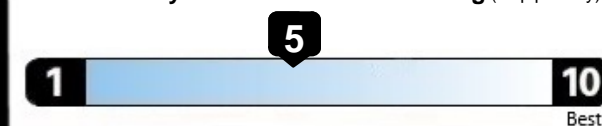

Fuel Economy & Greenhouse Gas Rating (tailpipe only)

This vehicle emits 385 grams CO₂ per mile. The best emits 0 grams per mile (tailpipe only). Producing and distributing fuel also creates emissions; learn more at fueleconomy.gov.