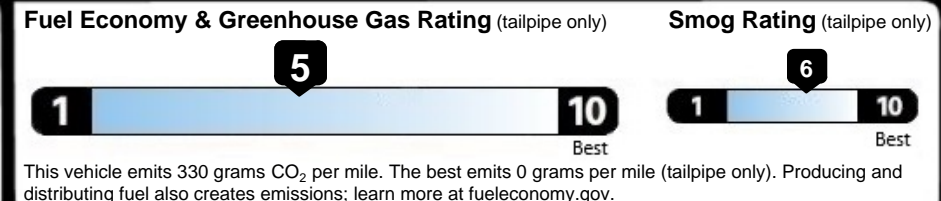

LIMITED WARRANTY/ROADSIDE ASSISTANCE

- 3 Years / 36,000 Miles Basic
- 5 Years / 60,000 Miles Powertrain
- 5 Years / Unlimited Mileage Rust Perforation
- 3 Years / 36,000 24/7 Roadside Assistance
- See Owner Info Kit & Warranty for Details

OPTIONAL EQUIPMENT AND OTHER ITEMS

Manufacturer's Suggested Retail Price	$34,995.00
Exterior Color: Crystal White Pearl	
Full Tank of Gas	INCLD
Standard Option: 13	$2,270.00
Subaru 12.1" Multimedia System w/ Navigation	
Wireless Charger	
Power Moonroof	
Heated Steering Wheel	
Rain-sensing Windshield Wipers	
Auto-Dimming Mirror w/ Comp	$447.00
Splash Guards	$202.00
Rear Bumper Cover	$187.00

EPA DOT Fuel Economy and Environment

Fuel Economy

27 MPG Small SUVs range from 14 to 125 MPG. The best vehicle rates 146 MPGe.

25 city   **31** highway

3.7 gallons per 100 miles

Gasoline Vehicle

You spend $750 more in fuel costs over 5 years compared to the average new vehicle.

Annual fuel COST
$1,850

Actual results will vary for many reasons, including driving conditions and how you drive and maintain your vehicle. The average new vehicle gets 29 MPG and costs $8,500 to fuel over 5 years. Cost estimates are based on 15,000 miles per year at $3.30 per gallon. MPGe is miles per gallon equivalent. Vehicle emissions are a significant cause of climate change and smog.

fueleconomy.gov
Calculate personalized estimates and compare vehicles

PARTS CONTENT INFORMATION

FOR VEHICLES IN THIS CARLINE:	FOR THIS VEHICLE:
U.S./CANADIAN PARTS CONTENT: 0%	FINAL ASSEMBLY POINT: OTA, GUNMA, JAPAN
MAJOR SOURCES OF FOREIGN PARTS CONTENT: JAPAN: 85%	COUNTRY OF ORIGIN: JAPAN
	ENGINE: JAPAN
	TRANSMISSION: JAPAN

Note: Parts content does not include final assembly, distribution, or other non-parts costs.

Privacy Notice
www.subaru.com/company/privacy.html

Destination and Delivery **$1,450.00**
Total Suggested Retail Price **$39,551.00**

THIS LABEL HAS BEEN APPLIED PURSUANT TO FEDERAL LAW, DO NOT REMOVE OR ALTER PRIOR TO THE DELIVERY TO THE ULTIMATE PURCHASER.