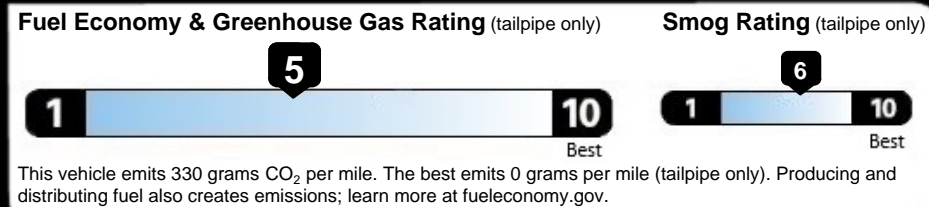

LIMITED WARRANTY/ROADSIDE ASSISTANCE

3 Years / 36,000 Miles Basic
5 Years / 60,000 Miles Powertrain
5 Years / Unlimited Mileage Rust Perforation
3 Years / 36,000 24/7 Roadside Assistance
See Owner Info Kit & Warranty for Details

OPTIONAL EQUIPMENT AND OTHER ITEMS

Manufacturer's Suggested Retail Price	$34,995.00
Premium Paint: Deep Emerald Green Pearl	$395.00
Full Tank of Gas	INCLD
Option Package: 13 Subaru 12.1" Multimedia System w/ Navigation Wireless Charger Power Moonroof Heated Steering Wheel Rain-sensing Windshield Wipers	$2,270.00
Auto-Dimming Mirror with Compass and HomeLink	$447.00
Splash Guards	$202.00
Rear Bumper Cover	$187.00
Rear Seatback Protector	$156.00

EPA DOT Fuel Economy and Environment

Fuel Economy

27 MPG Small SUVs range from 14 to 138 MPG. The best vehicle rates 146 MPGe.

25 city 31 highway

3.7 gallons per 100 miles

Gasoline Vehicle

You spend $750 more in fuel costs over 5 years compared to the average new vehicle.

Annual fuel COST $1,850

Actual results will vary for many reasons, including driving conditions and how you drive and maintain your vehicle. The average new vehicle gets 29 MPG and costs $8,500 to fuel over 5 years. Cost estimates are based on 15,000 miles per year at $3.30 per gallon. MPGe is miles per gallon equivalent. Vehicle emissions are a significant cause of climate change and smog.

fueleconomy.gov

Calculate personalized estimates and compare vehicles

PARTS CONTENT INFORMATION

FOR VEHICLES IN THIS CARLINE: U.S./CANADIAN PARTS CONTENT: 0% MAJOR SOURCES OF FOREIGN PARTS CONTENT: JAPAN: 85%	FOR THIS VEHICLE: FINAL ASSEMBLY POINT: OTA, GUNMA, JAPAN COUNTRY OF ORIGIN: JAPAN ENGINE: JAPAN TRANSMISSION: JAPAN

Note: Parts content does not include final assembly, distribution, or other non-parts costs.

Privacy Notice
www.subaru.com/company/privacy.html

Destination and Delivery $1,450.00
Total Suggested Retail Price $40,102.00

THIS LABEL HAS BEEN APPLIED PURSUANT TO FEDERAL LAW, DO NOT REMOVE OR ALTER PRIOR TO THE DELIVERY TO THE ULTIMATE PURCHASER.